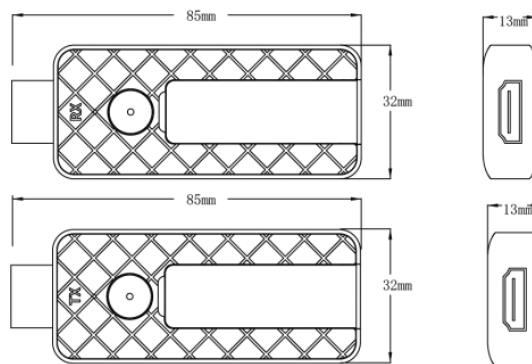

Application Diagram

Dimensions

Order Codes

Product Code	Item
450-0101-02-0	ASK nano TX
450-1002-01-1	ASK nano Starter Set (TX*1+RX*1)
910-0013-01-0	Type-C to HDMI adapter

*We suggest Type-C to HDMI adapter for notebooks with Type-C ports only.

Specifications are correct at time of printing and subject to change or alteration without not

Specification

Receiver

Connectors	Output	HDMI	1×HDMI-A
	Power	USB	1×microUSB
Performance	Output Resolutions	HDMI	
		VESA	Up to 1920×1080@60
	Supported Standards	HDMI	1.3
Power	Input Voltage	DC 5V/500mA	
	Max Power	2.5W	
Environment	Temperature	-0°C~70°C	
	Humidity	10%~85%	
Physical	Weight	Net	0.026kg
		Packaged	0.24kg(TX*1+RX*1)
	Dimension	Net	85mm×32mm×13mm
		Packaged	120mm×120mm×50mm(TX*1+RX*1)

Transmitter

Connectors	Input	HDMI	1×HDMI-A
	Power	USB	1×microUSB
Performance	Input Resolutions	HDMI	
		VESA	720×480@60 720×576@50 1280×720@50/60 1920×1080@24/25/30/50/60
	Supported Standards	HDMI	1.3
Power	Input Voltage	DC 5V/500mA	
	Max Power	2.5W	
Environment	Temperature	-0°C~70°C	
	Humidity	10%~85%	
Physical	Weight	Net	0.027kg
		Packaged	0.24kg(TX*1+RX*1)
	Dimension	Net	85mm×32mm×13mm
		Packaged	120mm×120mm×50mm(TX*1+RX*1)