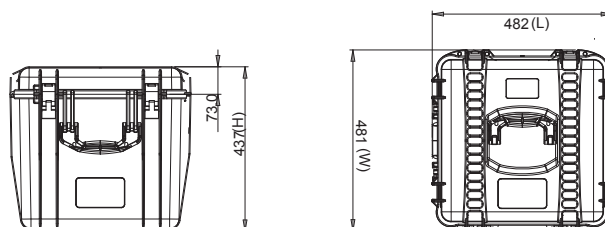

HPRC4400 for Sony Ilme FR7

S-FR7-4400-01

- 1** Sony Ilme FR7
- 2** Miscellaneous
- 3** Remote Controller
- 4** Cables Adaptors/Charger
- 5** Various/Miscellaneous

TECHNICAL FEATURES

Dimension:

Internal dimension:
420x420x389(mm) - 16.54x16.54x15.31(in)

External dimension:
482x481x437(mm) - 18.98x18.94x17.20(in)

Weight:

empty: 6,70kg - 14.77lbs
with cubed foam: 8,90kg - 19.62lbs

Temperature rating:

Minimum Maximum
-40°C -40°F +80°C +176°F

TECHNICAL DRAWING