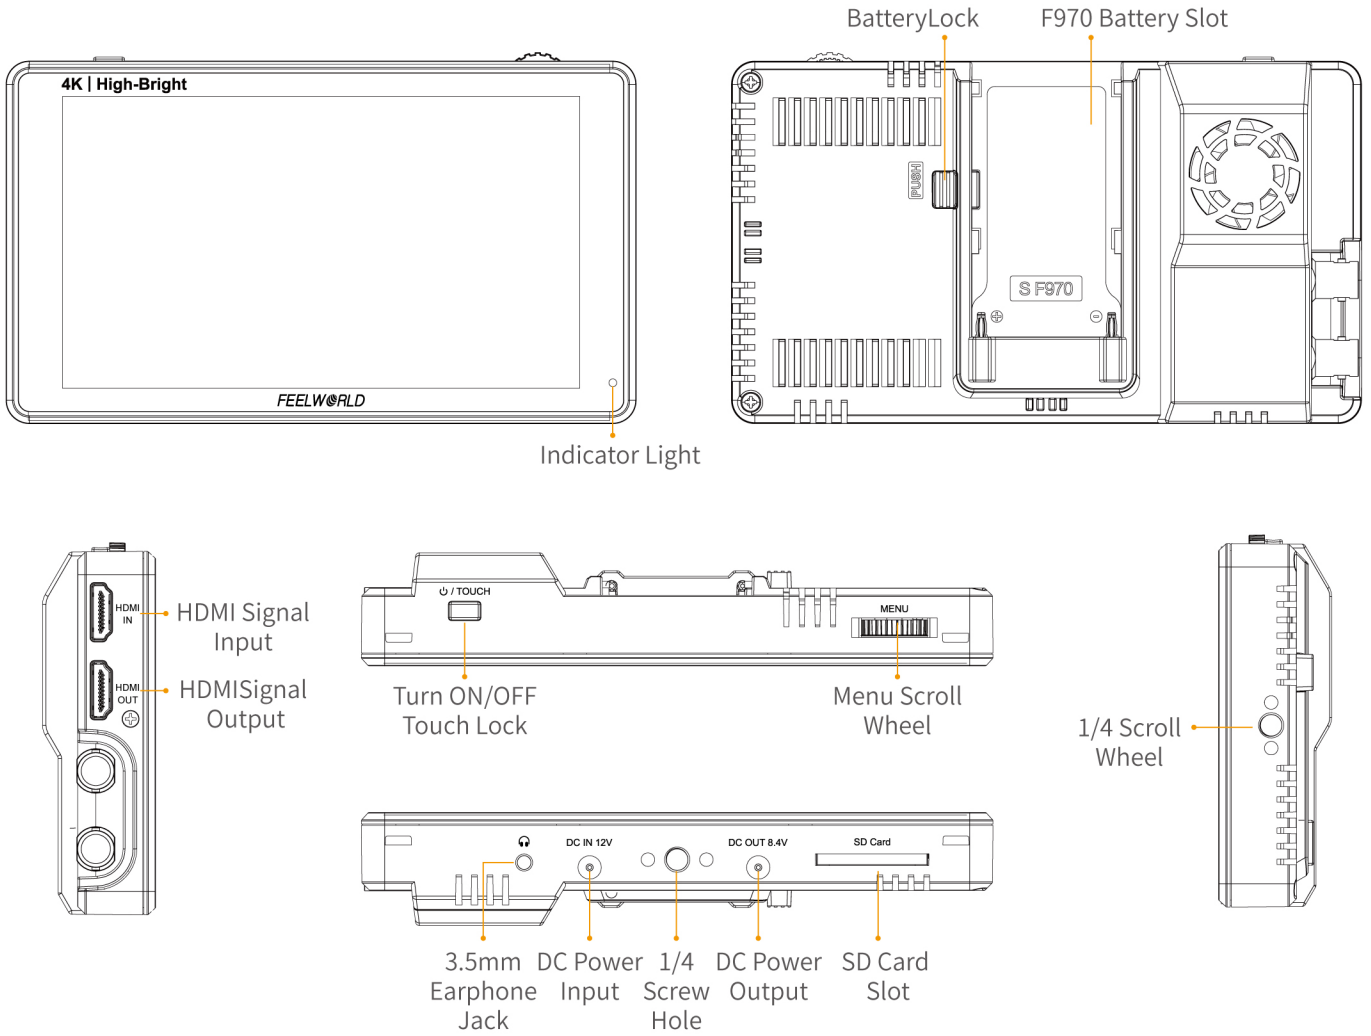

>> STRUCTURE

>> PACKING LIST

4K | Ultra-Bright FEELWORLD Monitor	Mini/ Micro HDMI to HDMI Cable	Tilt Arm	User manual User manual

Zhangzhou Seetec Optoelectronics Technology Co., Ltd

E-mail: sales@feelworld.cn

Tel: +86-596-2182566

Website: www.feelworld.com.cn

Fax: +86-596-2672617

www.seetec.com.cn