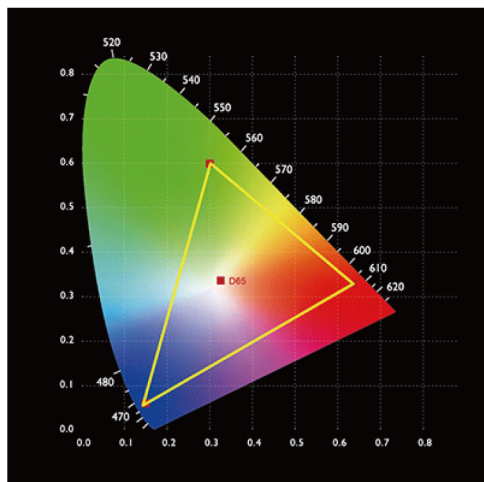

>> SMARTER TOOLS FOR ABSOLUTE PRECISION

3D LUT

Waveform

Vector Scope

Histogram

Anamorphic Mode

Peaking Filter

False Colors

Exposure

Zoom-in

Image Flip

Embedded Audio

Nine Grid