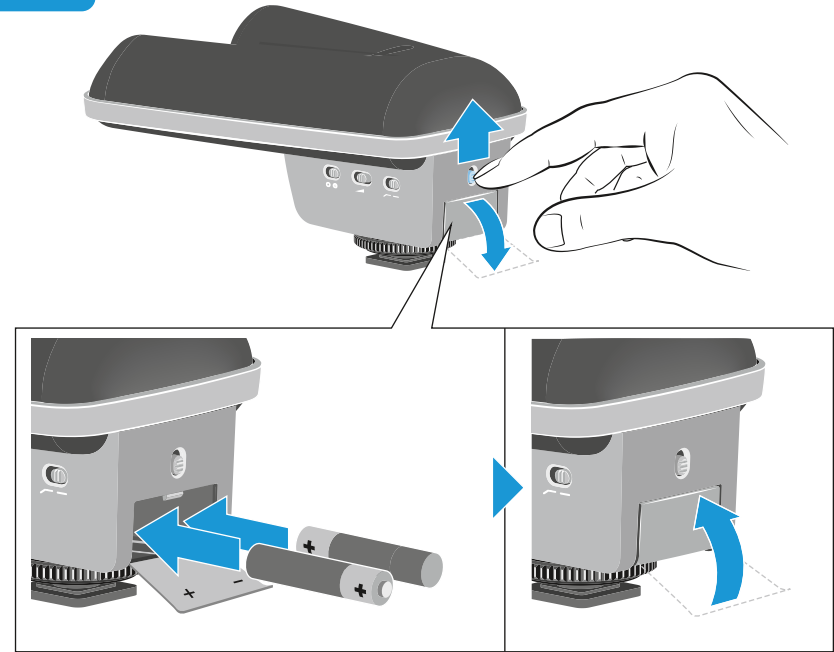

MKE 440

Kurzanleitung
Quick Guide
Guide rapide
Guida rapida
Instrucciones resumidas
Instruções resumidas
Beknopte gebruiksaanwijzing
Krótka instrukcja obsługi
Snabbguide
Kort vejledning
Pikaohje

Σύντομες οδηγίες
Краткая
инструкция
简要说明

SENNHEISER

In the box

AAA

Quick
Guide

Battery

Weitere Informationen | Further information |
Autre information | Altra informazione |
Información adicional | Para mais informações |
Zie voor overige informatie | Pozostałe informacje |
Flere informationer | Mer information |
Lisätietoja | Άλλες πληροφορίες | Дополнительная
информация | 安全指南

Sennheiser electronic GmbH & Co. KG

Am Labor 1, 30900 Wedemark, Germany
www.sennheiser.com

Printed in Germany, Publ. 10/15, 566626/A01

Setup