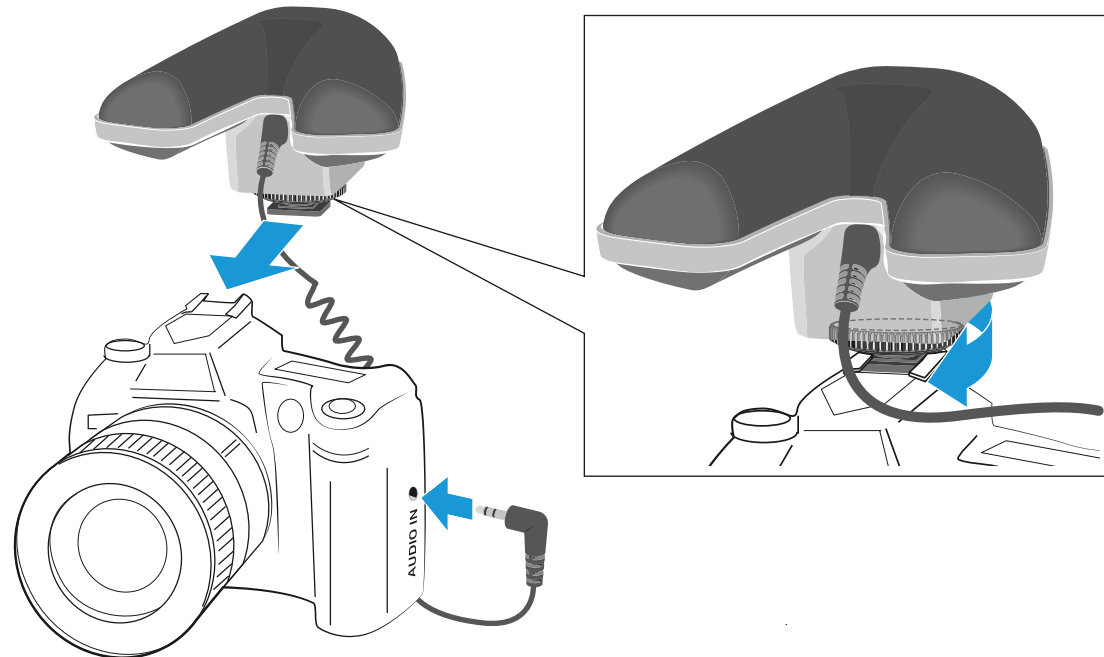

MKE 440

Kurzanleitung
Quick Guide
Guide rapide
Guida rapida
Instrucciones resumidas
Instruções resumidas
Beknopte gebruiksaanwijzing
Krótka instrukcja obsługi
Snabbguide
Kort vejledning
Pikaohje

Σύντομες οδηγίες
Краткая
инструкция
简要说明

SENNHEISER

In the box

AAA

Quick
Guide

Battery

Weitere Informationen | Further information |
Autre information | Altra informazione |
Información adicional | Para mais informações |
Zie voor overige informatie | Pozostałe informacje |
Flere informationer | Mer information |
Lisätietoja | Άλλες πληροφορίες | Дополнительная
информация | 安全指南

Sennheiser electronic GmbH & Co. KG

Am Labor 1, 30900 Wedemark, Germany
www.sennheiser.com

Printed in Germany, Publ. 10/15, 566626/A01

Setup