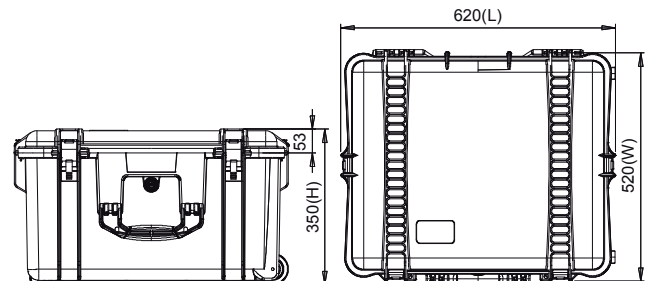

TECHNICAL DRAWING

HPRC

Plaber s.r.l. - HPRC cases

Via Div Tridentina, 10
I-36061 Bassano del Grappa
Vicenza - Italy

Tel +39 0424 809150
Fax +39 0424 808548

HPRC USA

240 Anderson Avenue
07074 Moonachie
New Jersey - Usa

Tel +1 201 617 2010
Fax +1 201 617 2001

www.hprc.it
E: info@hprc.it

APPROVALS
ATA 300
IP67
STANAG 4280
DS 81-41

TEST
DROP
IMPACT
HANDLE
WATERTIGHT INTEGRITY
UV COLOR AND MATERIAL
PROTECTION